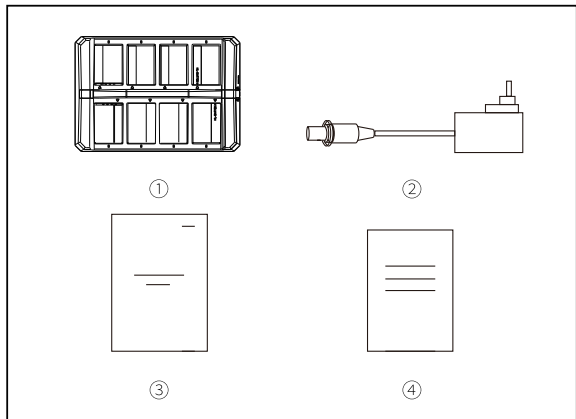

Isi Kemasan

① Casing Pengisian Daya	x1
② Adaptor DC	x1
③ Panduan Pengguna	x1
④ Kartu Garansi	x1

Catatan: Jumlah item tergantung pada konfigurasi produk.