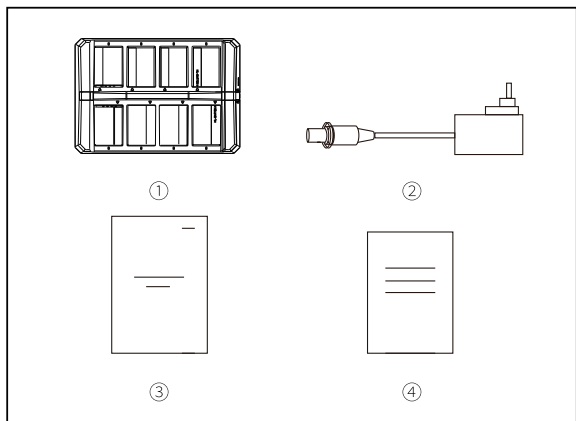

8-Slot Battery Charging Case

User Manual

V3.0

Packing List

① Charging Case	x1
② DC Adapter	x1
③ User Manual	x1
④ Warranty Card	x1

Note: The quantity of the items depends on the product configuration.

Product Interfaces

1 Charging Case:

- ① Charging Indicator (Orange: Charging/Green: Fully Charged)
- ② Charging Contact
- ③ DC Charging Interface

2 Charging Indicator:

- ① Indicator Light Stays Orange: Charging (for Each Battery Slot)
- ② Indicator Light Stays Green: Fully Charged (for Each Battery Slot)