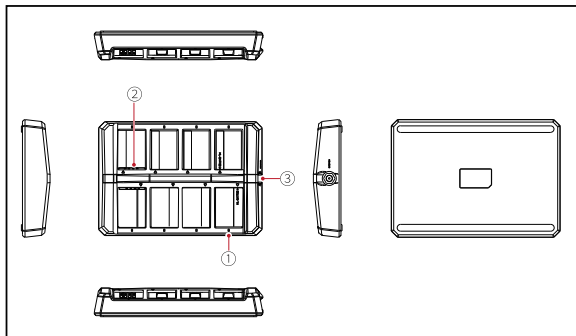

8-Slot Battery Charging Case

User Manual

V3.0

Packing List

① Charging Case	x1
② DC Adapter	x1
③ User Manual	x1
④ Warranty Card	x1

Note: The quantity of the items depends on the product configuration.

Product Interfaces

1 Charging Case:

- ① Charging Indicator (Orange: Charging/Green: Fully Charged)
- ② Charging Contact
- ③ DC Charging Interface

2 Charging Indicator:

- ① Indicator Light Stays Orange: Charging (for Each Battery Slot)
- ② Indicator Light Stays Green: Fully Charged (for Each Battery Slot)