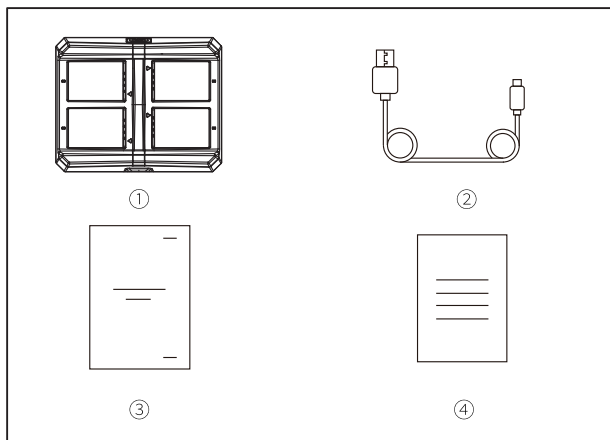

4-Slot Battery Charging Case

User Manual

V3.0

Packing List

① Charging Case	x1
② USB-A to USB-C Cable	x1
③ User Manual	x1
④ Warranty Card	x1

Note: The quantity of the items depends on the product configuration.

Product Interfaces

1 Charging Case:

- ① Charging Indicator (Orange: Charging/Green: Fully Charged)
- ② Charging Contact
- ③ USB-C Charging Interface

2 Charging Indicator:

- ① Indicator Light Stays Orange: Charging (for Each Battery Slot)
- ② Indicator Light Stays Green: Fully Charged (for Each Battery Slot)

Parameters

Interface	USB-C interface Charging contact
Dimensions	89.68 x 110.85 x 27.00mm (3.53" x 4.36" x 1.06")
Weight	About 140g (4.94oz)
Voltage Range	4.5V–12V (Typical: 5V/2A)
Charging Current for Each Slot	About 420mA
Charging Time	About 2.5 hours
Fast Charging	Fast charging protocols are not supported, but fast chargers can be used for a 5V power supply.