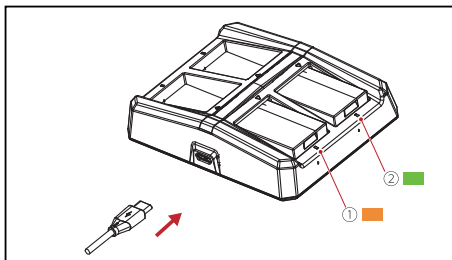

2 Charging Indicator:

- ① Indicator Light Stays Orange: Charging (for Each Battery Slot)
- ② Indicator Light Stays Green: Fully Charged (for Each Battery Slot)