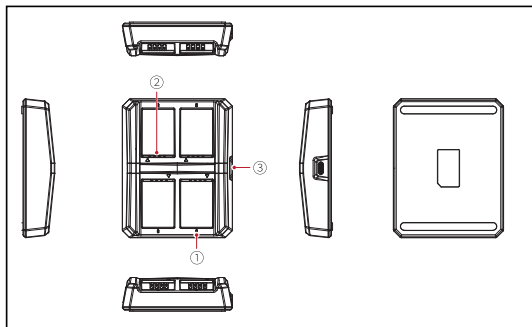

4-Slot Battery Charging Case

User Manual

V3.0

Packing List

① Charging Case	x1
② USB-A to USB-C Cable	x1
③ User Manual	x1
④ Warranty Card	x1

Note: The quantity of the items depends on the product configuration.

Product Interfaces

1 Charging Case:

- ① Charging Indicator (Orange: Charging/Green: Fully Charged)
- ② Charging Contact
- ③ USB-C Charging Interface

2 Charging Indicator:

- ① Indicator Light Stays Orange: Charging (for Each Battery Slot)
- ② Indicator Light Stays Green: Fully Charged (for Each Battery Slot)

Parameters

Interface	USB-C interface Charging contact
Dimensions	89.68 x 110.85 x 27.00mm (3.53" x 4.36" x 1.06")
Weight	About 140g (4.94oz)
Voltage Range	4.5V–12V (Typical: 5V/2A)
Charging Current for Each Slot	About 420mA
Charging Time	About 2.5 hours
Fast Charging	Fast charging protocols are not supported, but fast chargers can be used for a 5V power supply.