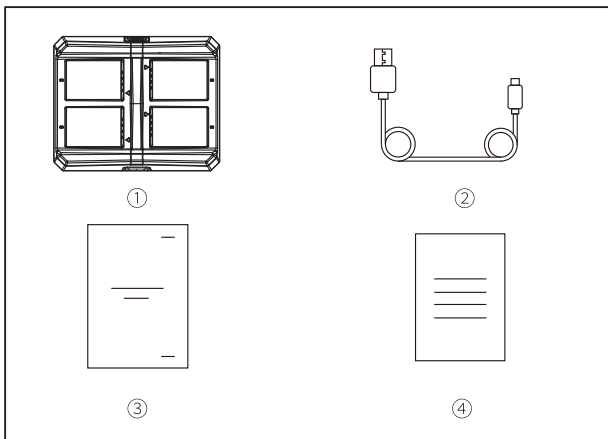

HOLLYVIEW

Powered by Hollyland

Shenzhen Hollyland Technology Co., Ltd.

8F, 5D Building, Skyworth Innovation Valley,
Tangtou Road, Shiyan Street, Baoan District, Shenzhen, 518108, China

MADE IN CHINA

Casing Pengisian Daya 4 Slot

Panduan Pengguna

V3.0

Isi Kemasan

- | | |
|-------------------------|----|
| ① Casing Pengisian Daya | x1 |
| ② Kabel USB-A ke USB-C | x1 |
| ③ Panduan Pengguna | x1 |
| ④ Kartu Garansi | x1 |

Catatan: Jumlah item tergantung pada konfigurasi produk.