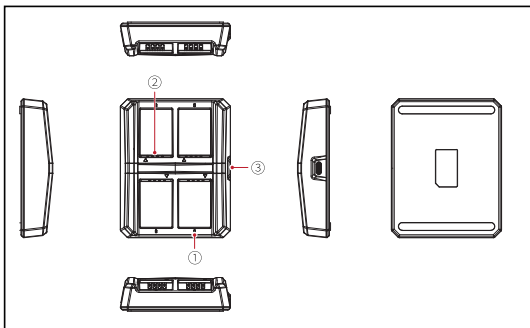

4-Slot Battery Charging Case

User Manual

V3.0

Packing List

① Charging Case	x1
② USB-A to USB-C Cable	x1
③ User Manual	x1
④ Warranty Card	x1

Note: The quantity of the items depends on the product configuration.

Product Interfaces

1 Charging Case:

- ① Charging Indicator (Orange: Charging/Green: Fully Charged)
- ② Charging Contact
- ③ USB-C Charging Interface

2 Charging Indicator:

- ① Indicator Light Stays Orange: Charging (for Each Battery Slot)
- ② Indicator Light Stays Green: Fully Charged (for Each Battery Slot)

Parameters

Interface	USB-C interface Charging contact
Dimensions	89.68 x 110.85 x 27.00mm (3.53" x 4.36" x 1.06")
Weight	About 140g (4.94oz)
Voltage Range	4.5V–12V (Typical: 5V/2A)
Charging Current for Each Slot	About 420mA
Charging Time	About 2.5 hours
Fast Charging	Fast charging protocols are not supported, but fast chargers can be used for a 5V power supply.